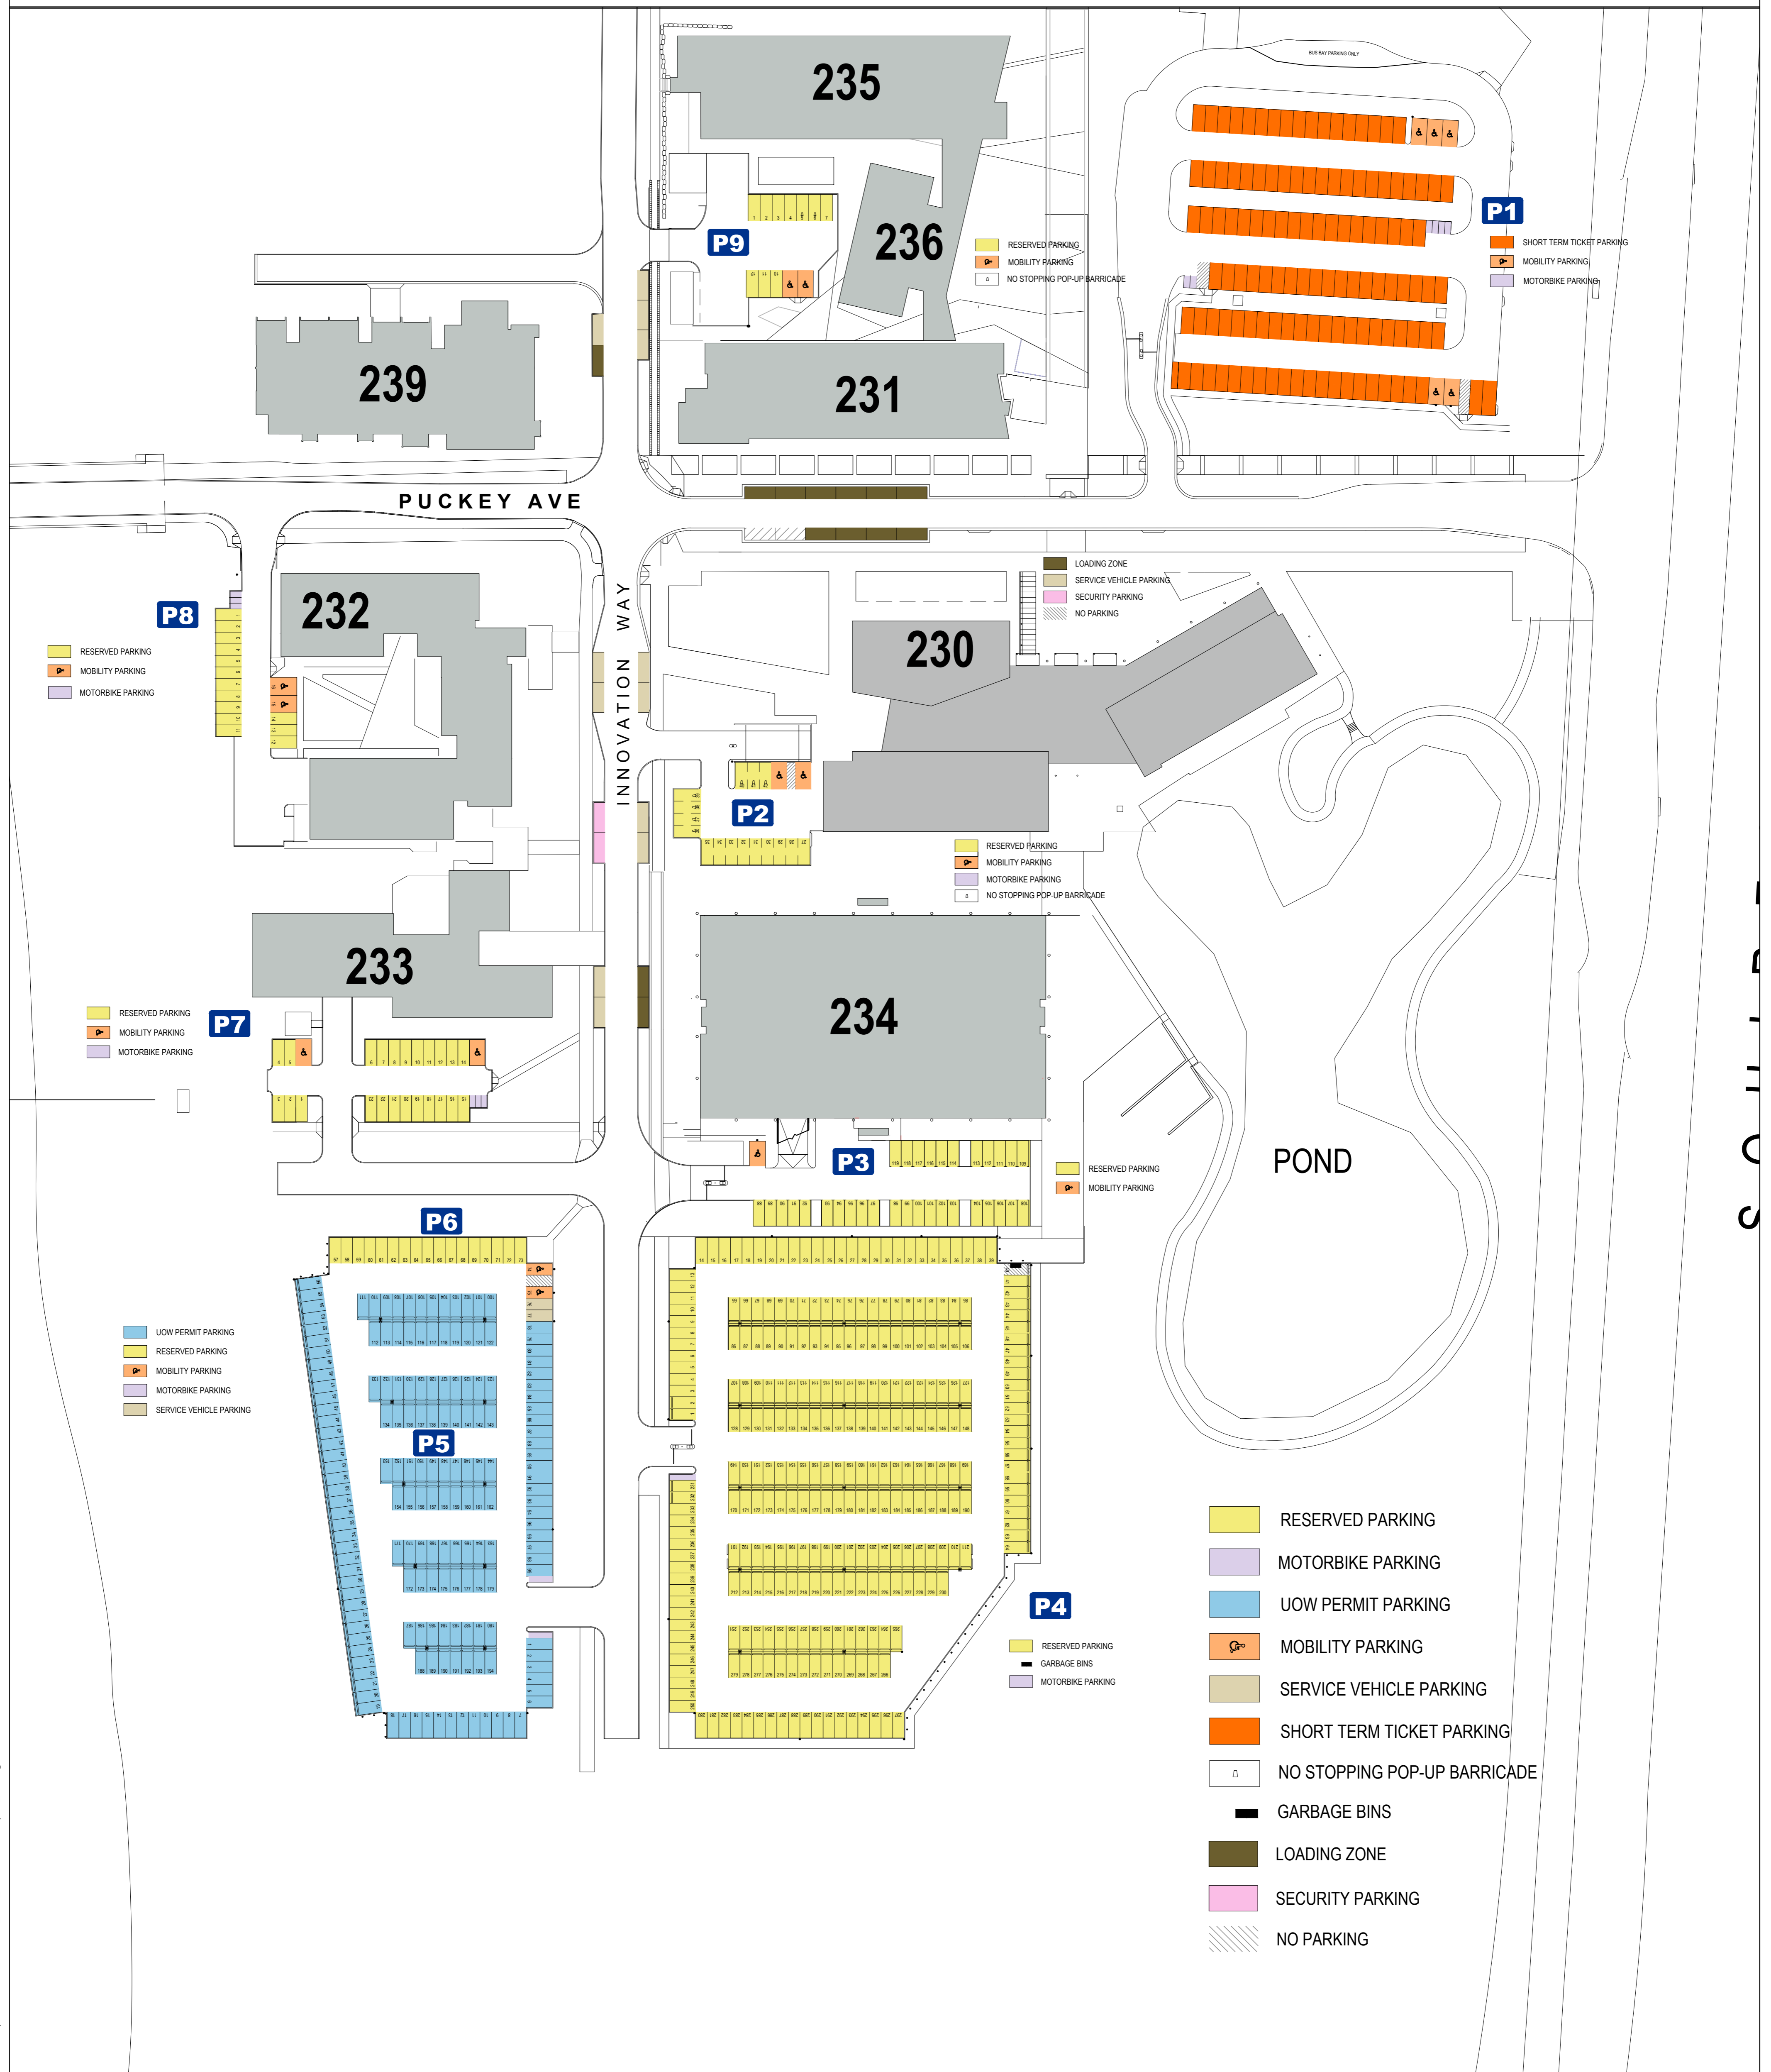

INNOVATION CAMPUS

Scale 1:1300 (A3)
Issued: August 2023

UNIVERSITY OF WOLLONGONG AUSTRALIA

INNOVATION CAMPUS