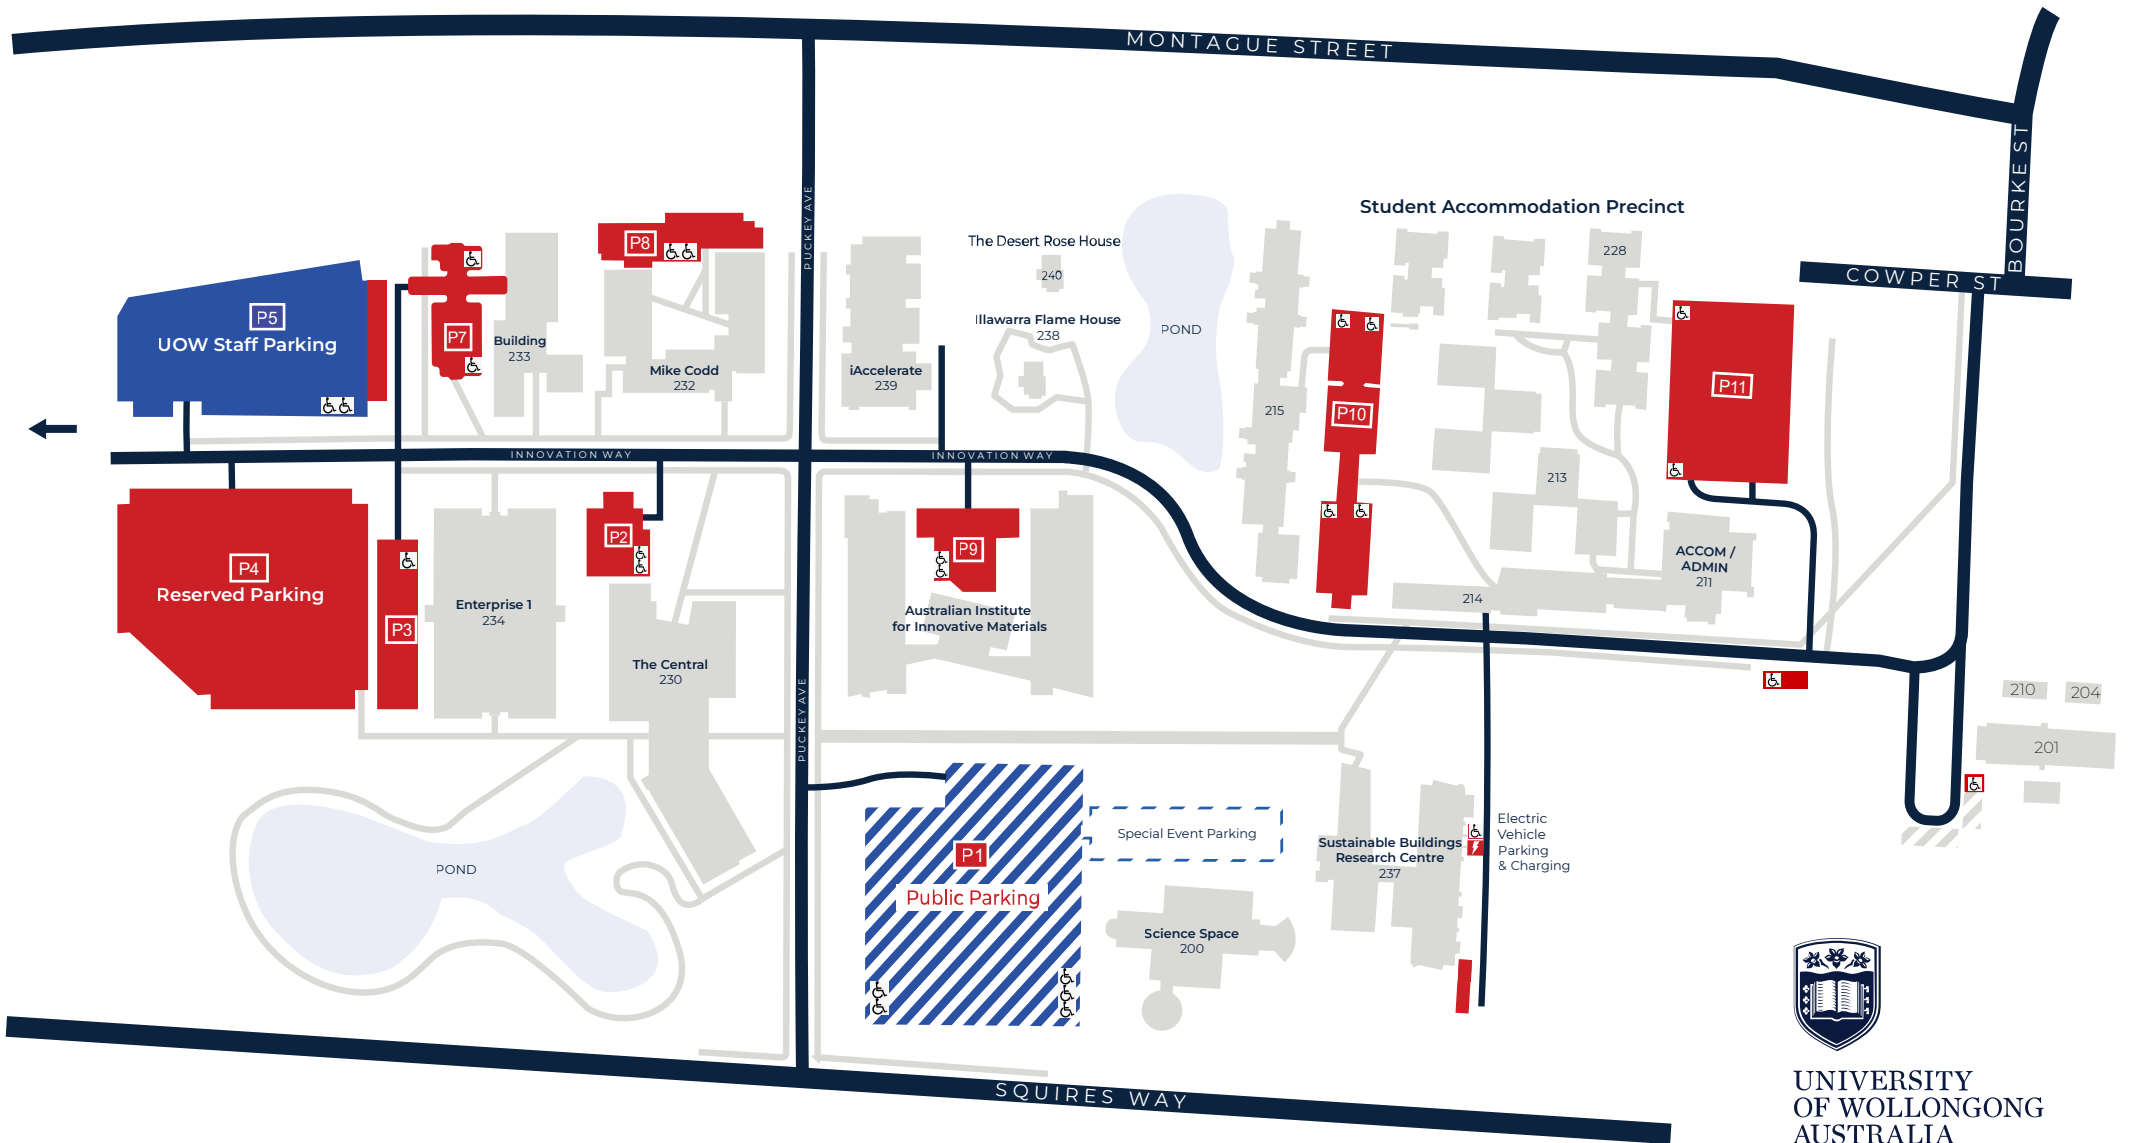

University of Wollongong Innovation Campus Map

UNIVERSITY OF WOLLONGONG
AUSTRALIA

/INNOVATION
CAMPUS