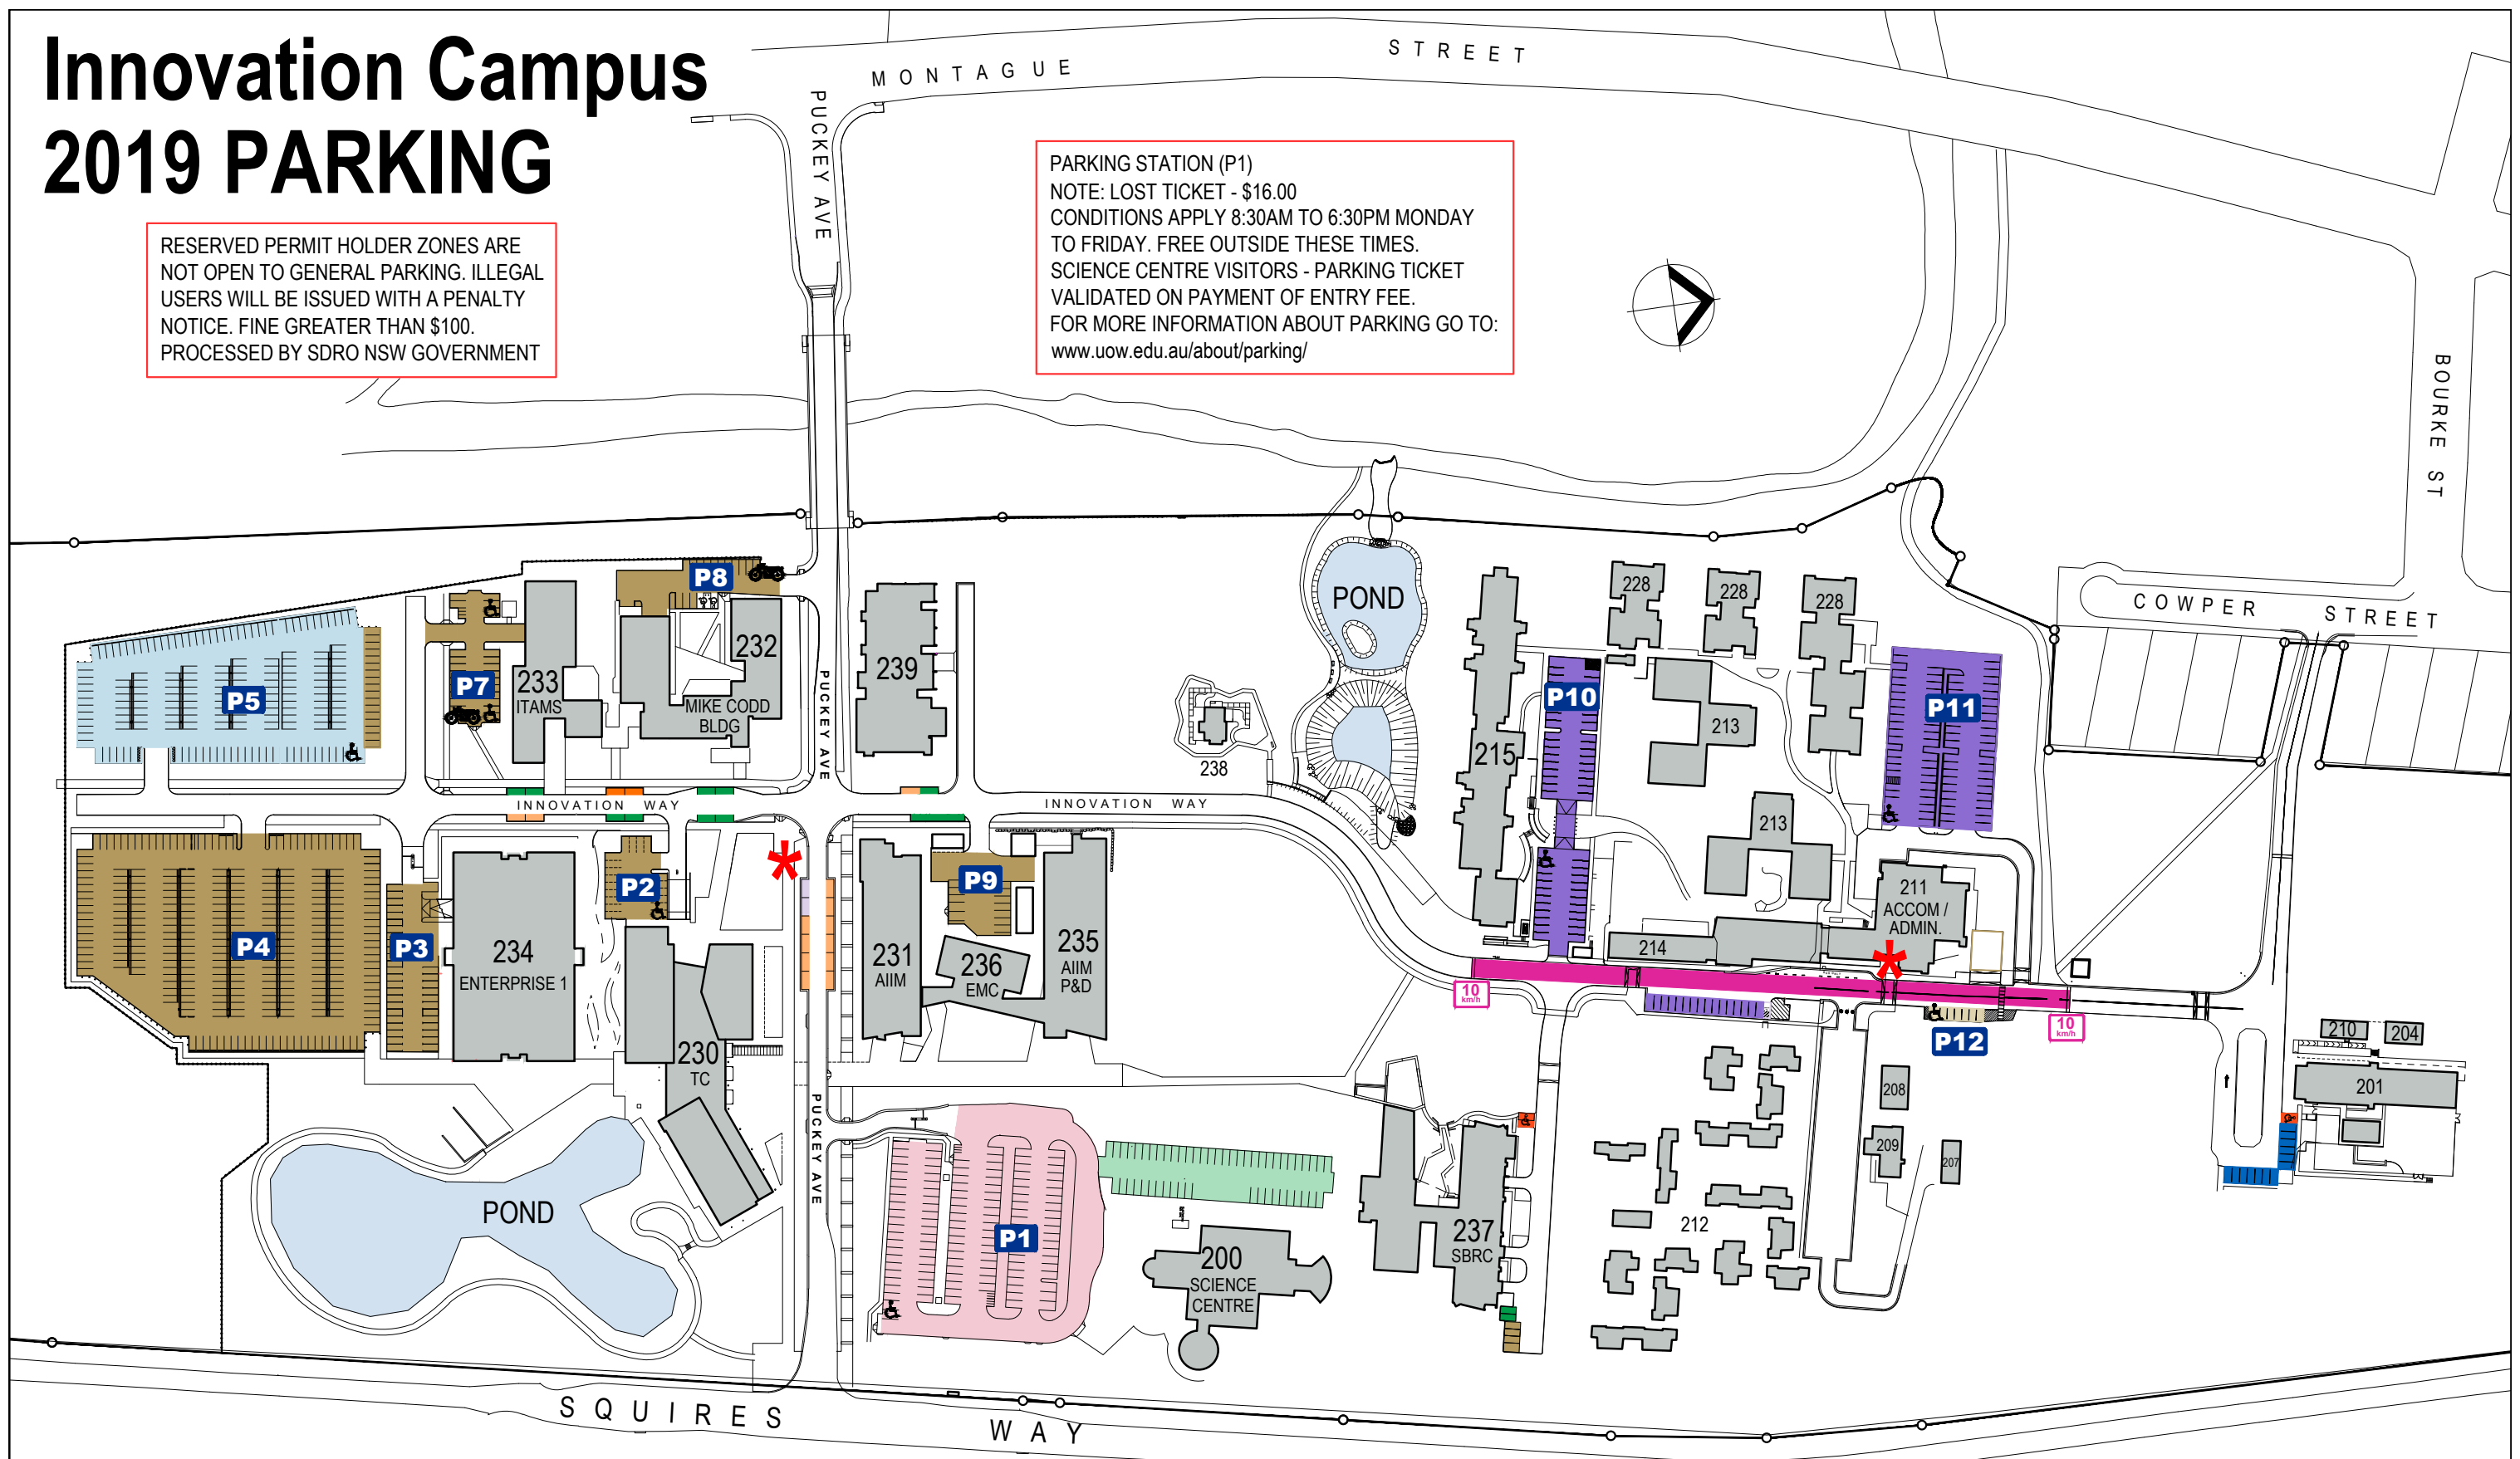

Innovation Campus 2019 PARKING

RESERVED PERMIT HOLDER ZONES ARE NOT OPEN TO GENERAL PARKING. ILLEGAL USERS WILL BE ISSUED WITH A PENALTY NOTICE. FINE GREATER THAN \$100. PROCESSED BY SDRO NSW GOVERNMENT

PARKING STATION (P1)
NOTE: LOST TICKET - \$16.00
CONDITIONS APPLY 8:30AM TO 6:30PM MONDAY TO FRIDAY. FREE OUTSIDE THESE TIMES.
SCIENCE CENTRE VISITORS - PARKING TICKET VALIDATED ON PAYMENT OF ENTRY FEE.
FOR MORE INFORMATION ABOUT PARKING GO TO:
www.uow.edu.au/about/parking/

LEGEND

- P1 Short Term Parking Station
- P12 P & D Ticket Parking Only
- P5 UOW Permit Carpark Mon-Fri 8.30am - 6.30pm
- P6 iC Long Term Parking
- P7 OOSH Permit Carpark
- * NRMA Meeting Points
- P8 Reserved Permit Bays
- P9 Special Event Parking
- ✖ Motorbike Parking
- ♿ Disabled Parking
- Service Vehicle Zone
- Loading Zone
- No Parking
- Security & Police Vehicle Zone

PARKING RATES

P1 Short Term Parking - Mon-Fri 8.30am to 6.30pm						
	30min	30min-1hr	1-2hrs	2-4hrs	4-6hrs	6+hrs
Free		\$3.00	\$5.50	\$7.00	\$8.50	\$16.00

P12 Pay & Display - 24 hours Mon - Sun			
	0-4hrs	4-6hrs	6+hrs
	\$2	\$3	\$5