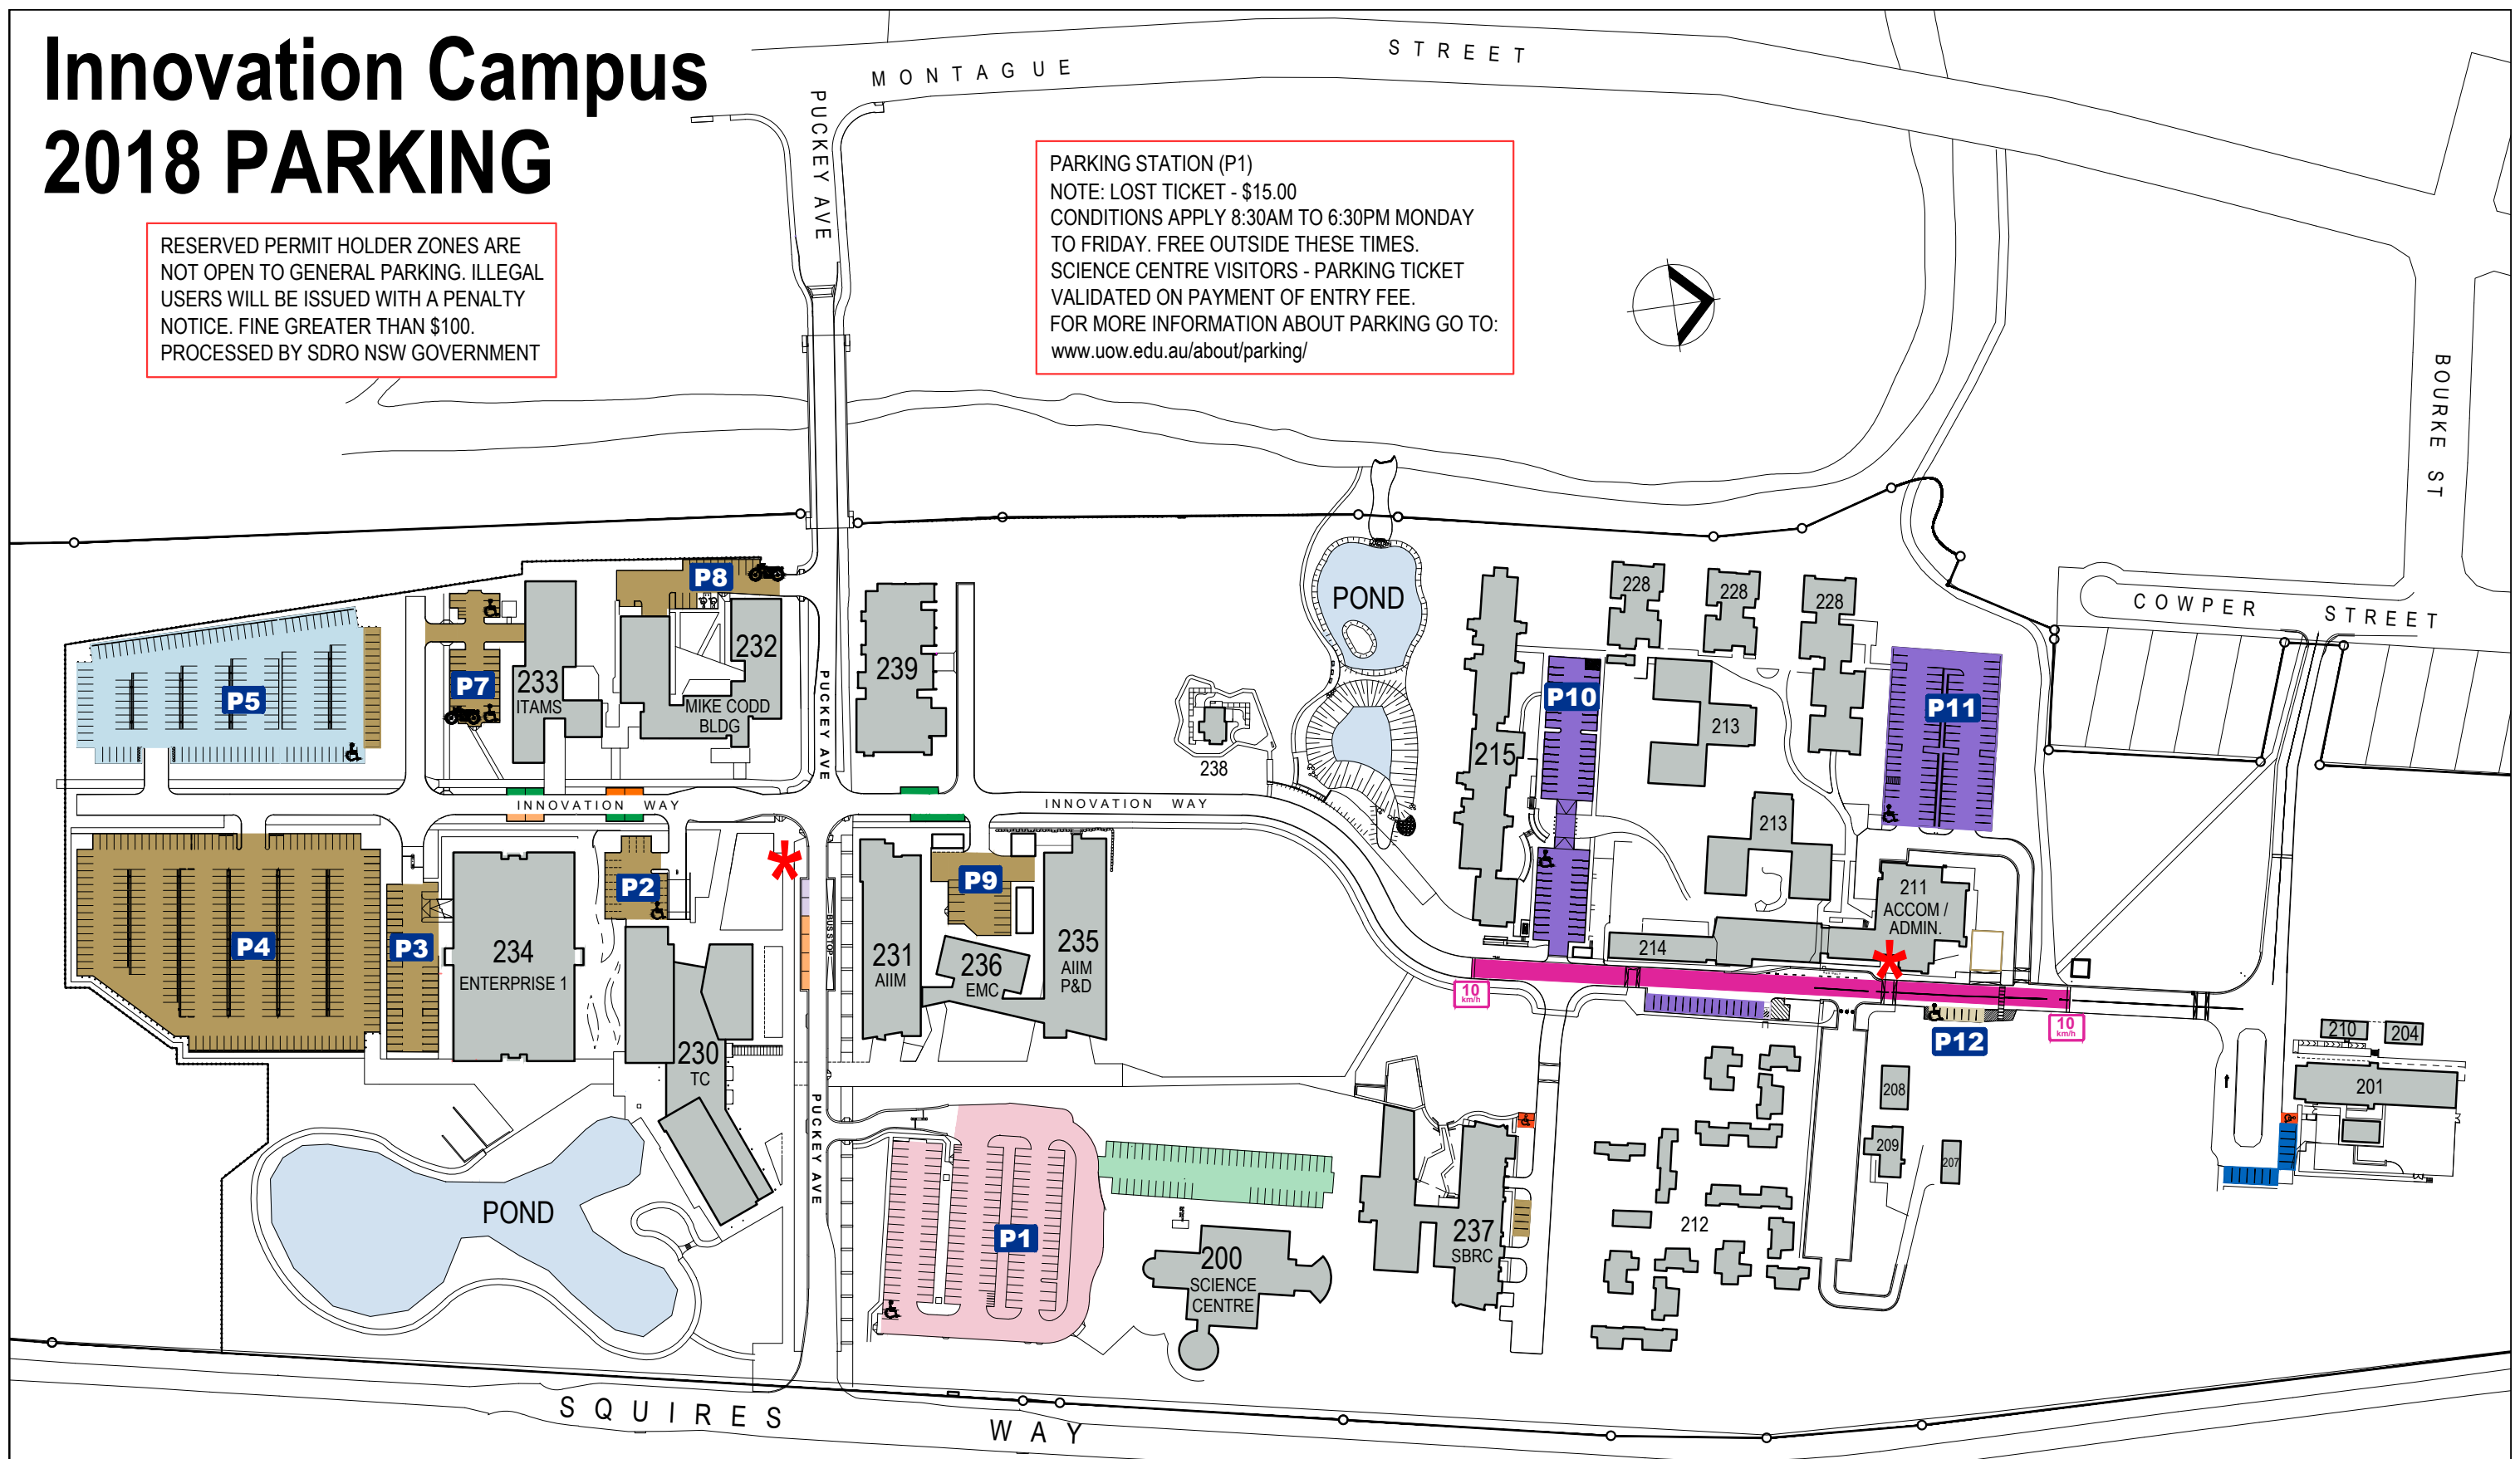

Innovation Campus 2018 PARKING

RESERVED PERMIT HOLDER ZONES ARE NOT OPEN TO GENERAL PARKING. ILLEGAL USERS WILL BE ISSUED WITH A PENALTY NOTICE. FINE GREATER THAN \$100. PROCESSED BY SDRO NSW GOVERNMENT

PARKING STATION (P1)
 NOTE: LOST TICKET - \$15.00
 CONDITIONS APPLY 8:30AM TO 6:30PM MONDAY TO FRIDAY. FREE OUTSIDE THESE TIMES.
 SCIENCE CENTRE VISITORS - PARKING TICKET VALIDATED ON PAYMENT OF ENTRY FEE.
 FOR MORE INFORMATION ABOUT PARKING GO TO:
www.uow.edu.au/about/parking/

LEGEND

- P1 Short Term Parking Station
- P12 P & D Ticket Parking Only
- Campus East Permit Carpark
- P6 iC Long Term Parking
- OOSH Permit Carpark
- * NRMA Meeting Points
- P5 UOW Permit Carpark Mon-Fri 8.30am - 6.30pm
- Reserved Permit Bays
- Special Event Parking
- 🏍️ Motorbike Parking
- ♿ Disabled Parking
- Service Vehicle Zone
- Loading Zone
- No Parking
- Security & Police Vehicle Zone

PARKING RATES

P1 Short Term Parking - Mon-Fri 8.30am to 6.30pm						
	30min	30min-1hr	1-2hrs	2-4hrs	4-6hrs	6+hrs
Free		\$3.00	\$5.50	\$7.00	\$8.50	\$16.00

P12 Pay & Display - 24 hours Mon - Sun			
	0-4hrs	4-6hrs	6+hrs
	\$2	\$3	\$5