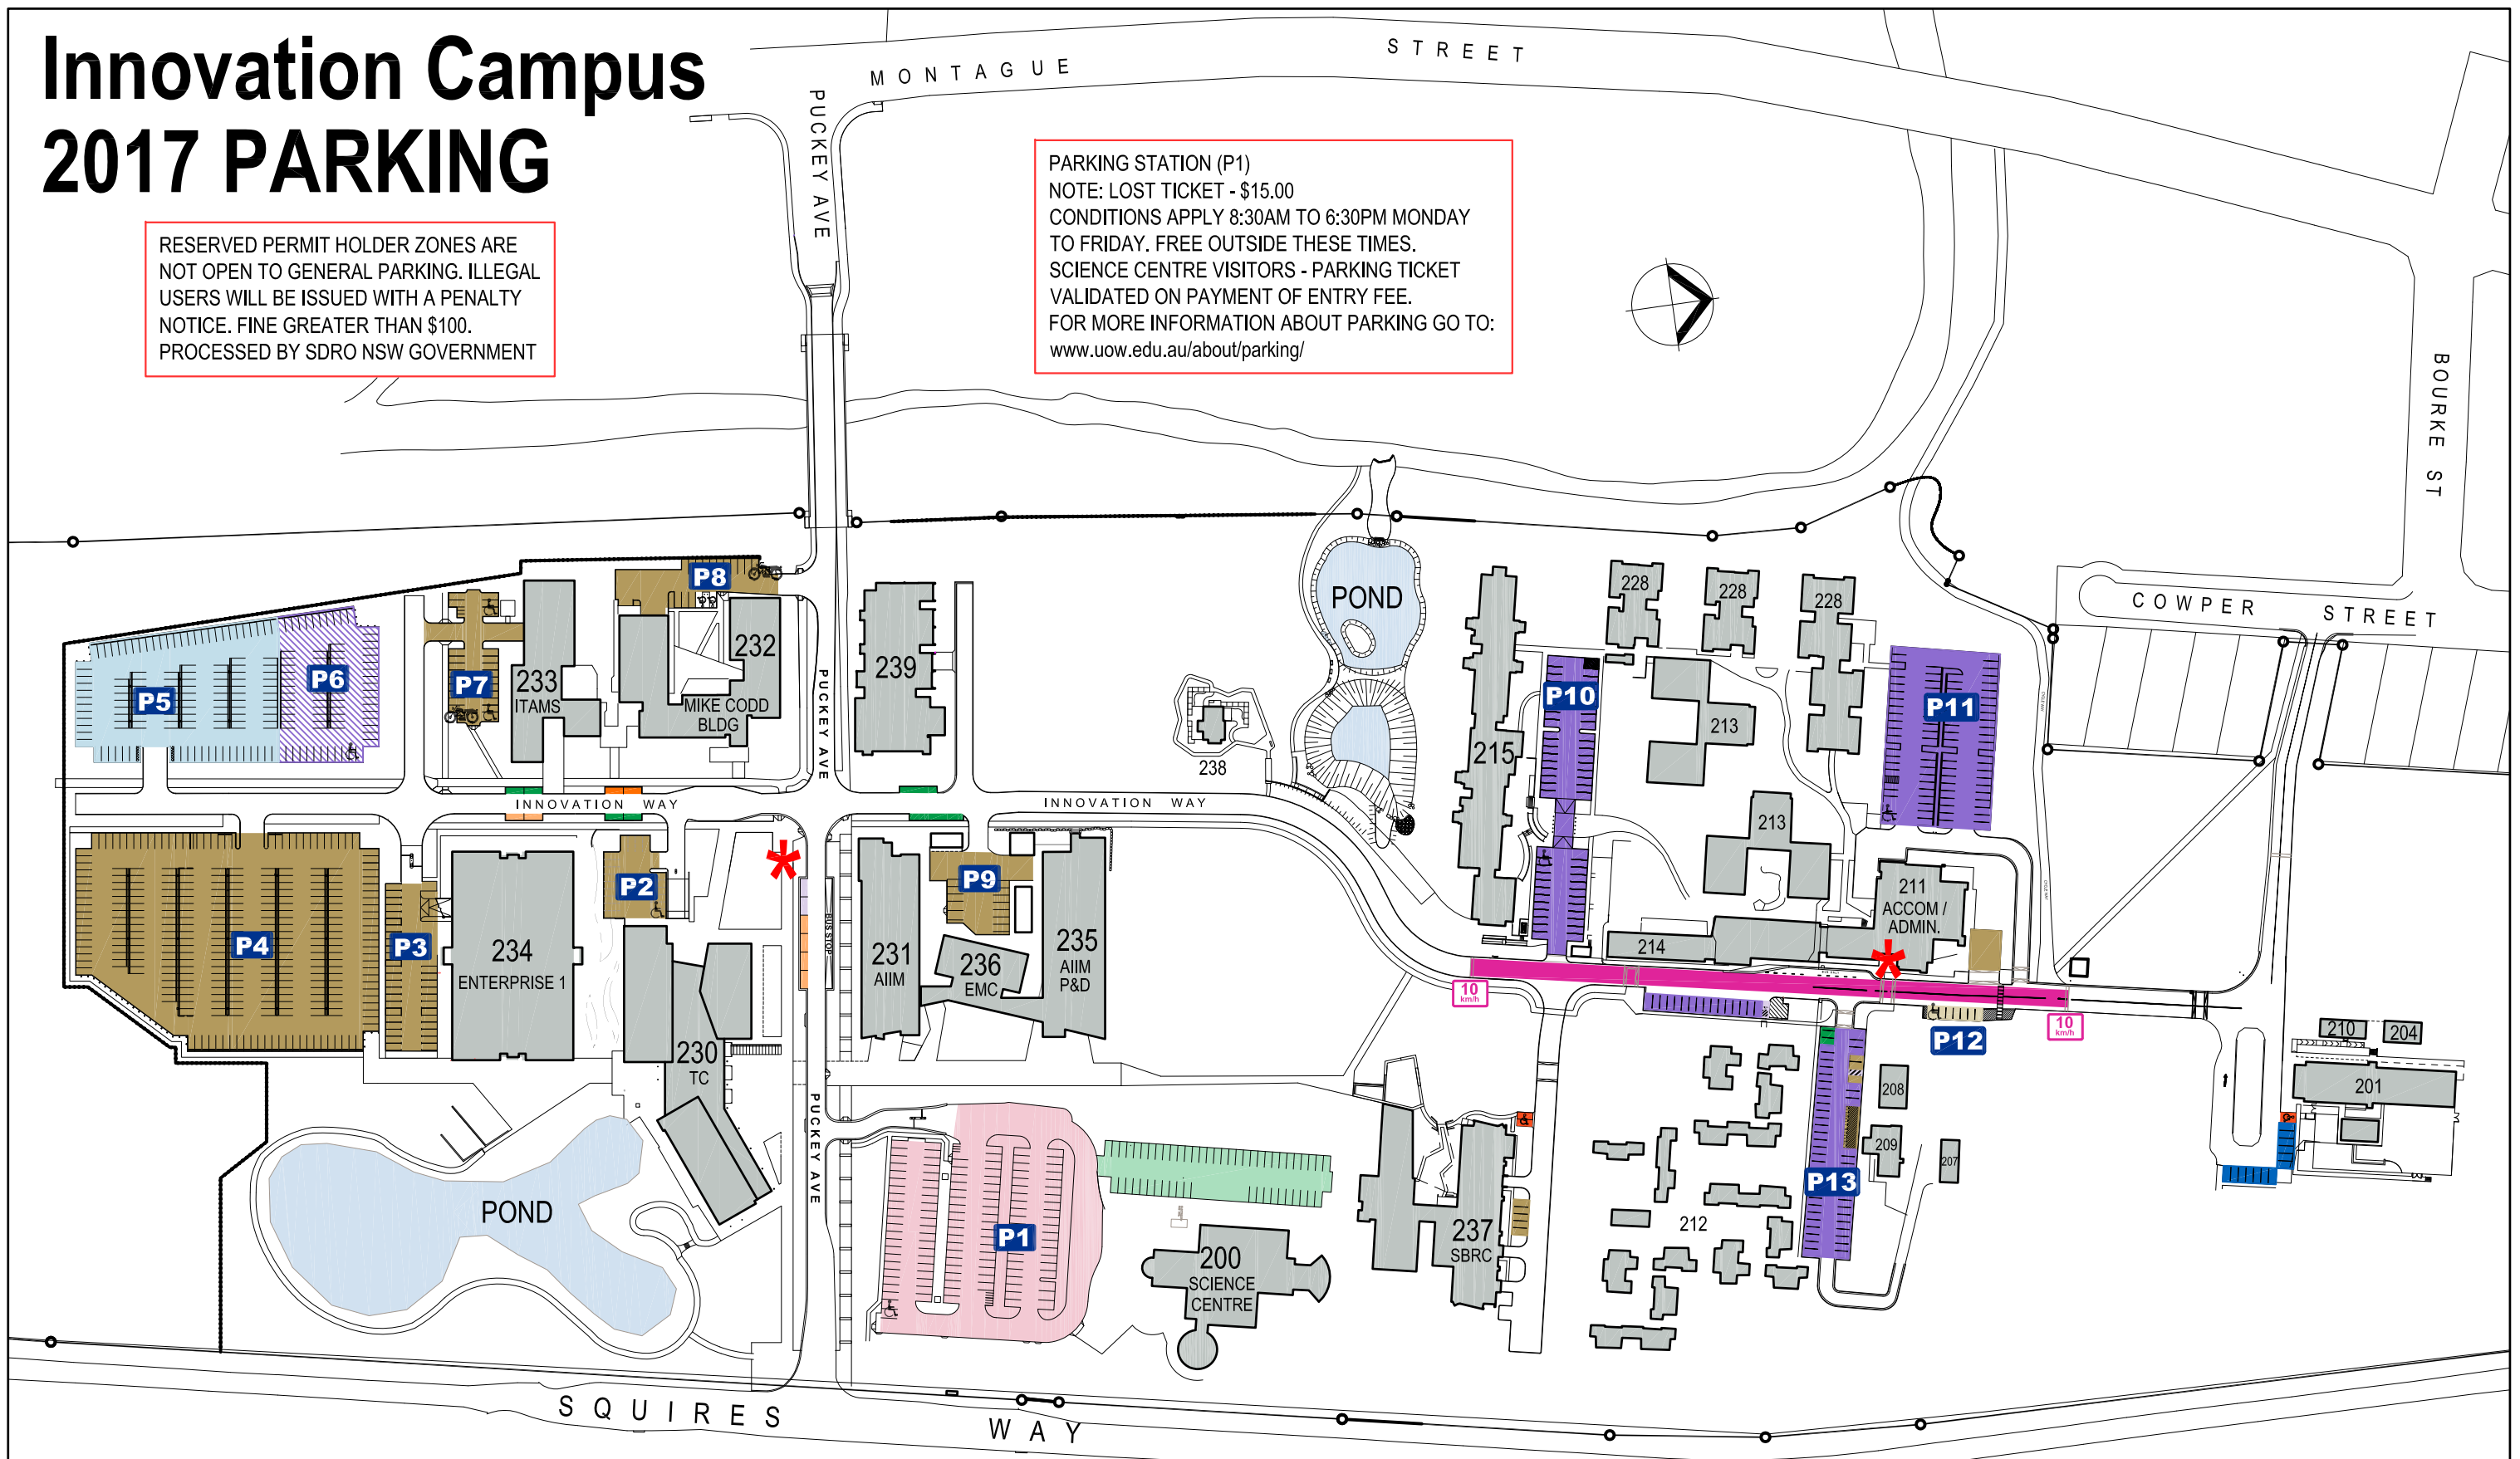

Innovation Campus 2017 PARKING

RESERVED PERMIT HOLDER ZONES ARE NOT OPEN TO GENERAL PARKING. ILLEGAL USERS WILL BE ISSUED WITH A PENALTY NOTICE. FINE GREATER THAN \$100. PROCESSED BY SDRO NSW GOVERNMENT

PARKING STATION (P1)
NOTE: LOST TICKET - \$15.00
CONDITIONS APPLY 8:30AM TO 6:30PM MONDAY TO FRIDAY. FREE OUTSIDE THESE TIMES.
SCIENCE CENTRE VISITORS - PARKING TICKET VALIDATED ON PAYMENT OF ENTRY FEE.
FOR MORE INFORMATION ABOUT PARKING GO TO:
www.uow.edu.au/about/parking/

LEGEND

- | | | |
|--------------------------------------|---|--------------------------------|
| P1 Short Term Parking Station | * NRMA Meeting Points | Disabled Parking |
| P12 P & D Ticket Parking Only | P5 UOW Permit Carpark
Mon-Fri 8.30am - 6.30pm | Service Vehicle Zone |
| Campus East Permit Carpark | Reserved Permit Bays | Loading Zone |
| iC Long Term Parking | Special Event Parking | No Parking |
| OOSH Permit Carpark | Motorbike Parking | Security & Police Vehicle Zone |

PARKING RATES

P1 Short Term Parking - Mon-Fri 8.30am to 6.30pm						
	30min	30min-1hr	1-2hrs	2-4hrs	4-6hrs	6+hrs
	Free	\$2.50	\$5	\$6.50	\$8.00	\$15.00
P12 Pay & Display - 24 hours Mon - Sun						
	0-4hrs	4-6hrs	6+hrs			
	\$2	\$3	\$5			